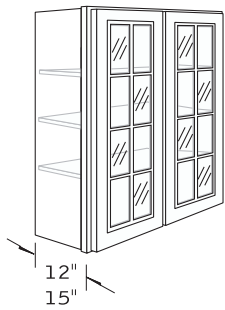

Wall Cabinets

12" deep (excluding doors) unless otherwise noted

Mullion Glass Double Door

Equally Divided WMGD
(42" high cabinet shown)